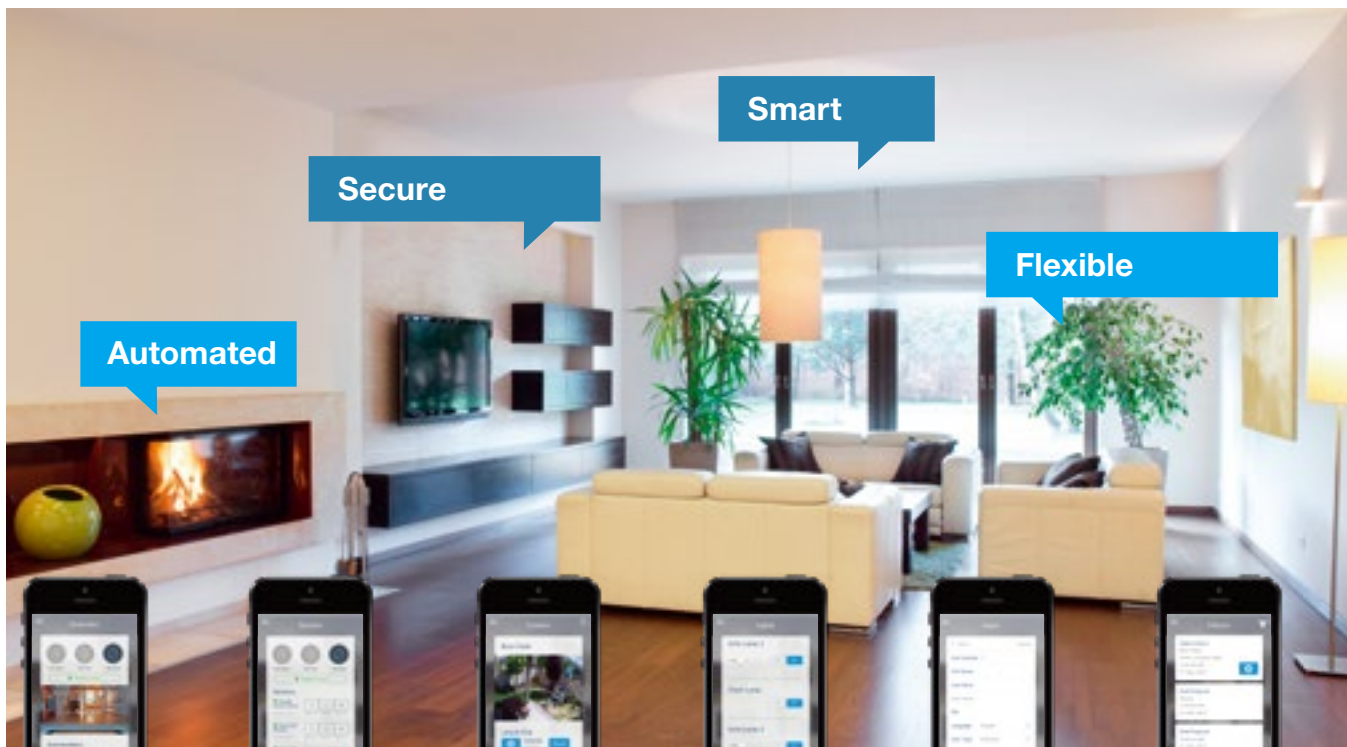

An intuitive user interface, similar to the mobile application, reduces learning time and enhances the overall user experience.

8 ZeroWire

Provides a single, convenient access point for the whole home security system.

UltraSync+ app

The UltraSync+ app provides quick and convenient access to your whole system, from virtually anywhere. Available for iOS and Android™ devices, the app turns your smartphone or tablet into a home control center in the palm of your hand.

9

6 Door locks

Advanced technology allows you to remotely lock and unlock your doors using a smartphone or tablet.

9 Smart devices

Remotely manage home systems like Z-wave® lights, appliances, garage doors and thermostats.

A wealth of options

Arm/Disarm your system from virtually anywhere.

View **Zone Status**, bypass sensors and control panel chime by zone.

Live Streaming video and event triggered video clips.

Control **Z-wave** lights, locks and thermostats.