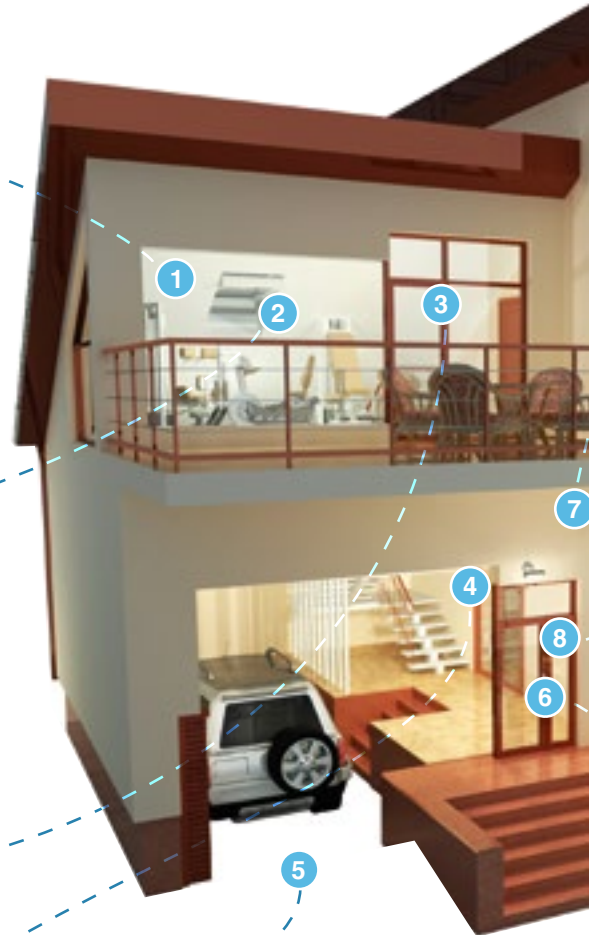

Respond to situations quickly with sensors that detect environmental hazards, flood or freezing situations and breaking glass.

3 Micro door/window sensor

Know immediately if a door or window has been opened.

4 Smoke and heat sensors

Protect your family with one of the easiest ways to keep them safe from smoke and fire.

5 2-way key fob

with part- and full-arming for ease of use.

Be in control with this small, powerful device that acts like an electronic key to arm and disarm your security system.

7 Video camera

Indoor and outdoor video cameras monitor remote and sensitive areas to provide another layer of security.

Touchscreen

Allows users to add up to four local and dedicated touchscreen interfaces to the ZeroWire system for comprehensive system operation.