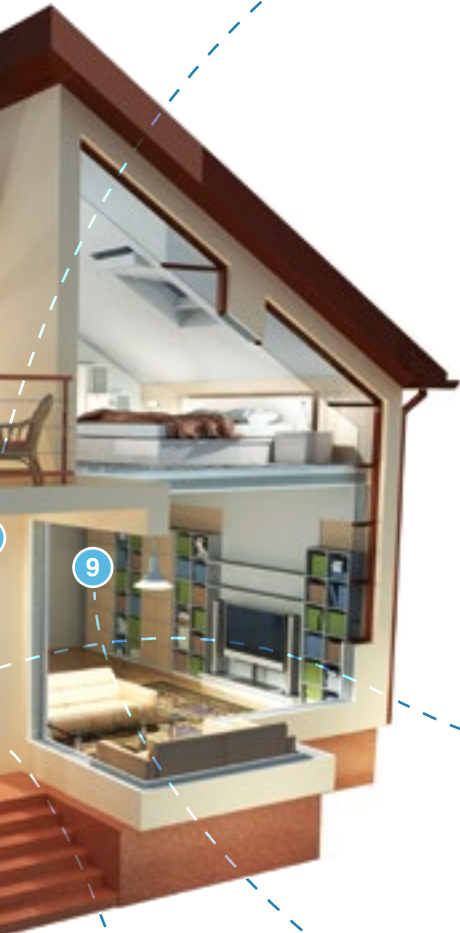

Respond to situations quickly with sensors that detect environmental hazards, flood or freezing situations and breaking glass.

3 Micro door/window sensor

Know immediately if a door or window has been opened.

4 Smoke and heat sensors

Protect your family with one of the easiest ways to keep them safe from smoke and fire.

5 2-way key fob

with part- and full-arming for ease of use.

Be in control with this small, powerful device that acts like an electronic key to arm and disarm your security system.

7 Video camera

Indoor and outdoor video cameras monitor remote and sensitive areas to provide another layer of security.

Touchscreen

Allows users to add up to four local and dedicated touchscreen interfaces to the ZeroWire system for comprehensive system operation.